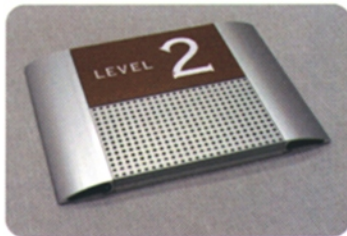

Accord 15 - Interior Signage

Winner of Business Week's Idea Gold Award 2000.

Accord¹⁵
A Modular Sign System

A90 Ice Blue

A92 Mist Green

A93 Butterscotch

A91 Frost Grey

Ahead of the curve...

Accord 15 - Contour Translucent

Contour Translucent is one of the boldest and most innovative concepts our industry has ever seen! A gently sloping frame creates the illusion of an arc-shaped face, for a refreshing and modern look.

The translucency of the contour frame material gives these signs an ethereal quality that is unavailable anywhere else on the market! Express yourself through cutting-edge designs using four distinctive colors and all the basic components of the Accord 15 family.

Accord 15 - Aluminum Contour Side Track

Like its cousin above, the Contour Side Track features a smooth, curved shape that signals a complete departure from other sign frames available on the market.

The extruded aluminum profile is proportioned for use with larger elements of a sign system such as directionals, directories, and room/suite id's. In keeping with all Accord 15 side track profiles, Contour is compatible with an abundance of clever decorative options such as the perforated metal pattern shown here. Contour Side Track's unique, wing-like shape is ideal for creating one-of-a-kind designs, yet incorporates the broad range of standard Accord 15 components.